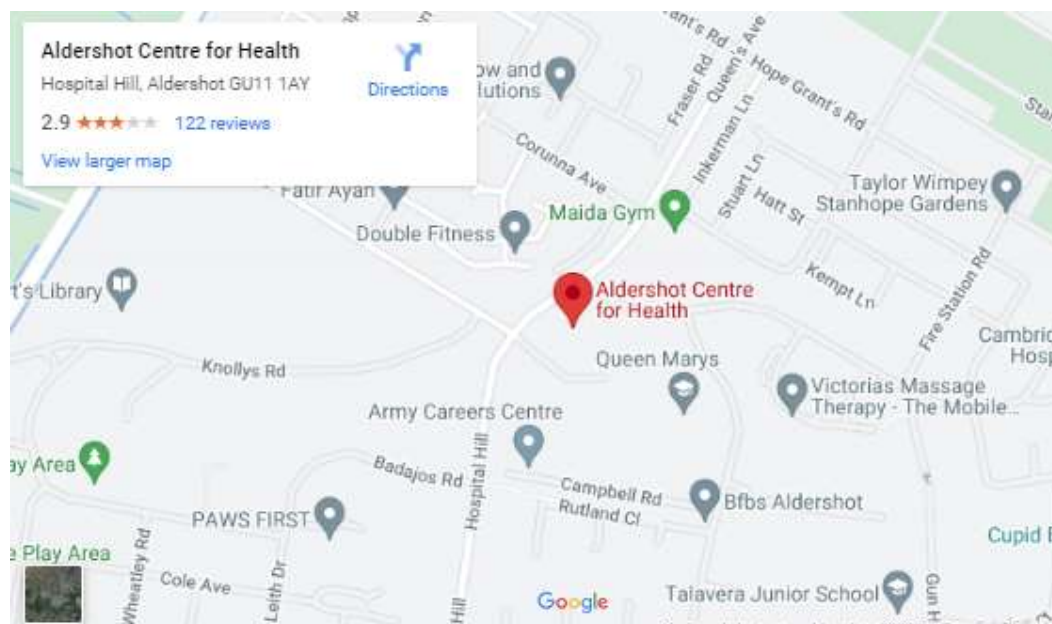

Website Copy

New Urgent Care Centre Launches in Aldershot this winter

Residents across North East Hampshire and Farnham and Surrey Heath will be able to access more primary care appointments this winter.

Frimley Health and Care are launching a pilot service ready for winter located at the Aldershot Urgent Care Centre, to increase access to same day urgent care for minor illness.

The service is open Monday to Saturday from 8am – 8pm. If you contact 111 or your local GP practice, you may be offered an appointment here. You may also be redirected to this service if you attend A&E.

There is a walk-in clinic for under-12s, available Monday – Saturdays from 2-6pm. *However, booking is strongly recommended for children under 12 to avoid long waiting times and to ensure availability of appointment as those with urgent clinical needs will be prioritised.

For more information about the service, and for wait times for the under 12 walk in service, visit: www.aldershoturgentcarecentre.co.uk

How to get there:

Located within Aldershot Centre for Health on the ground floor. Please enter the main entrance and make your way downstairs. Signage will direct you towards the Urgent Care Centre receptionist.

Aldershot Centre for Health, Hospital Hill, Aldershot, Hampshire, GU11 1AY

Getting to Aldershot Centre for Health